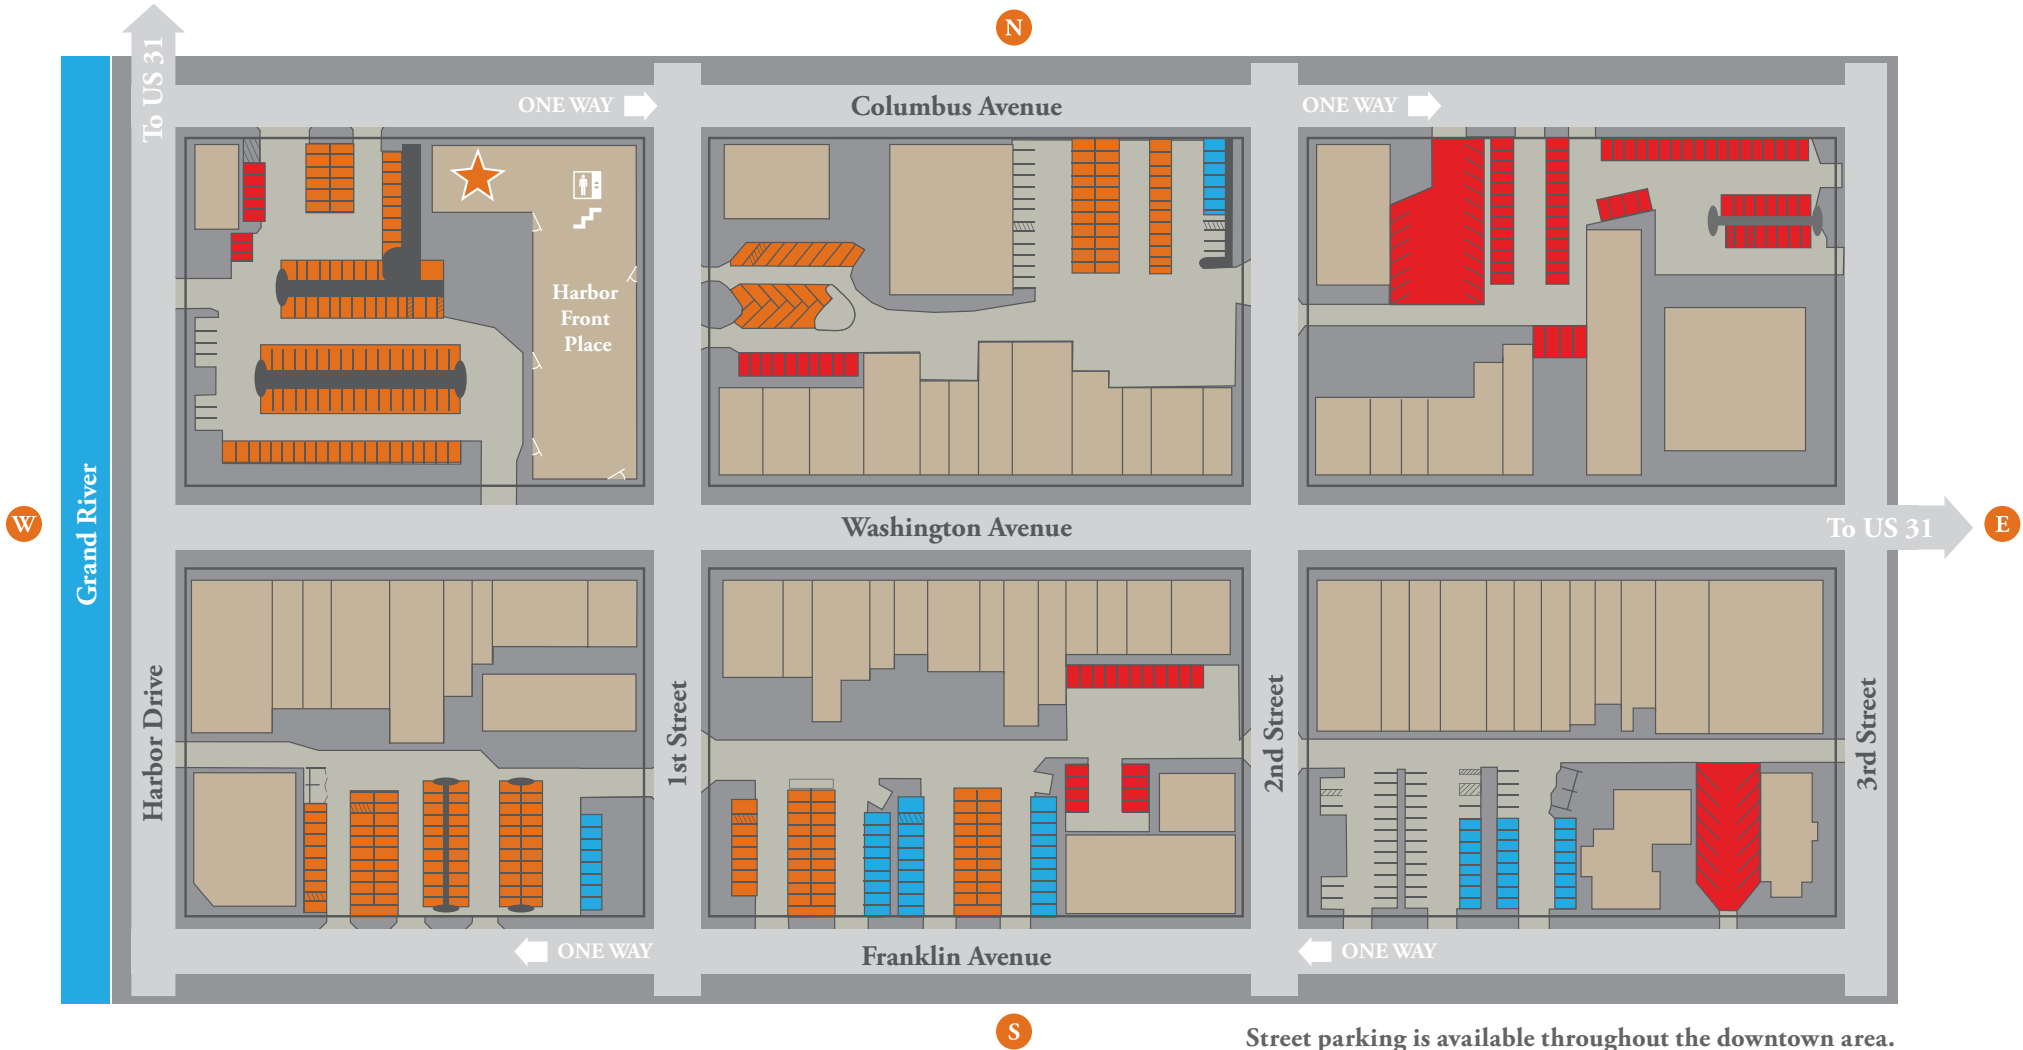

# Downtown Grand Haven Parking Map

Street parking is available throughout the downtown area.

- ★ Kar-mel Financial Planners
- Recommended Parking for Kar-Mel Clients
- Reserved Parking
- Overnight Parking